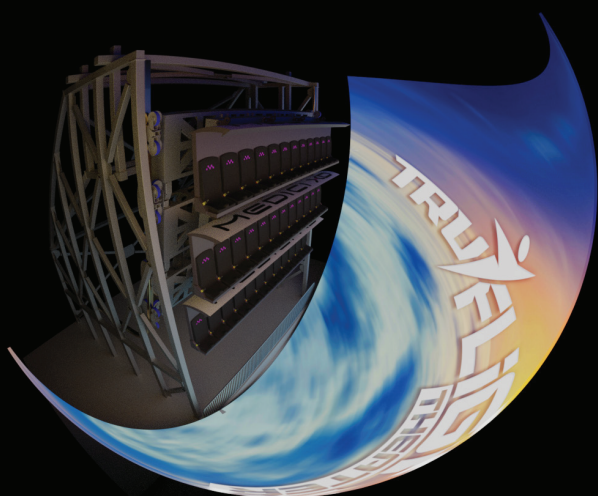

TRUFLIGHTTM THEATER

Fly like you've never flown!

The **Medici XD TruFlight TheaterTM** improves upon decades of flying theater technology to deliver an incredibly versatile new tool into the hands of passionate story tellers. With the widest range of controlled movement of any theater in its class, **TruFlight Theater boasts unparalleled flexibility and a seamless transition between exhilarating to family-friendly fun in a truly customizable flying experience.** [US Patent #2024/0082744](#)

TRUFLIGHT THEATER

Key Ride Features

▶ Real Flight Reveal

- Only flying theater on the market where guests are pulled forward and swooped up into the media from a flat loading position.
- Expert in-house show programming brings the theater to life with perfect synchronization.

▶ Unique Axis of Motion

- Primary Heave • Roll
- Secondary Heave • Pitch

▶ Designed for Guests and Owners

- One level loading requires less operators and infrastructure.
- Easy and comfortable loading for guests with mobility needs.
- Quiet theater system allows for maximum immersion.

▶ Unparalleled Motions

- Primary "bottom-up" configuration swoops the guests forward and up into show position.
- Alternative "top-down" configuration drops the guests for dynamic falling sensation.
- Rail profile can be uniquely shaped based on a customer's specified ride path.
- Capable of flutter and turbulence.
- Roll accentuates on screen motion.