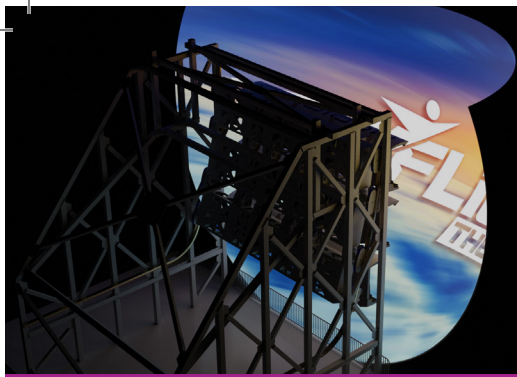

TRUFLIGHTTM THEATER

Fly like you've never flown!

The **Medici XD TruFlight TheaterTM** improves upon decades of flying theater technology to deliver an incredibly versatile new tool into the hands of passionate story tellers. With the widest range of controlled movement of any theater in its class, **TruFlight Theater boasts unparalleled flexibility and a seamless transition between exhilarating to family-friendly fun in a truly customizable flying experience.** [US Patent #2024/0082744](#)

TRUFLIGHT THEATER

Key Ride Features

▶ Real Flight Reveal

- Only flying theater on the market where guests are pulled forward and swooped up into the media from a flat loading position.
- Expert in-house show programming brings the theater to life with perfect synchronization.

▶ Unique Axis of Motion

- Primary Heave • Roll
- Secondary Heave • Pitch

▶ Designed for Guests and Owners

- One level loading requires less operators and infrastructure.
- Easy and comfortable loading for guests with mobility needs.
- Quiet theater system allows for maximum immersion.

▶ Unparalleled Motions

- Primary "bottom-up" configuration swoops the guests forward and up into show position.
- Alternative "top-down" configuration drops the guests for dynamic falling sensation.
- Rail profile can be uniquely shaped based on a customer's specified ride path.
- Capable of flutter and turbulence.
- Roll accentuates on screen motion.